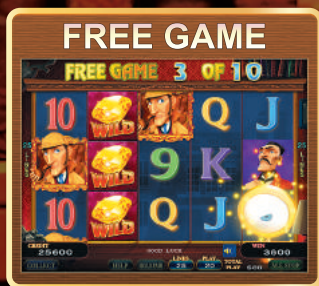

SHERLOCK

- XGA High Resolution Graphics
- 25 Liners game with Hold Feature
- 3 levels of Jackpot, Progressive/Random adjustable
- 1 Bonus Game / 1 Main Game Feature / 1 Free Game / 1 Double Game
- Touch Screen Supported
- Linkable with Diamond Progressive System